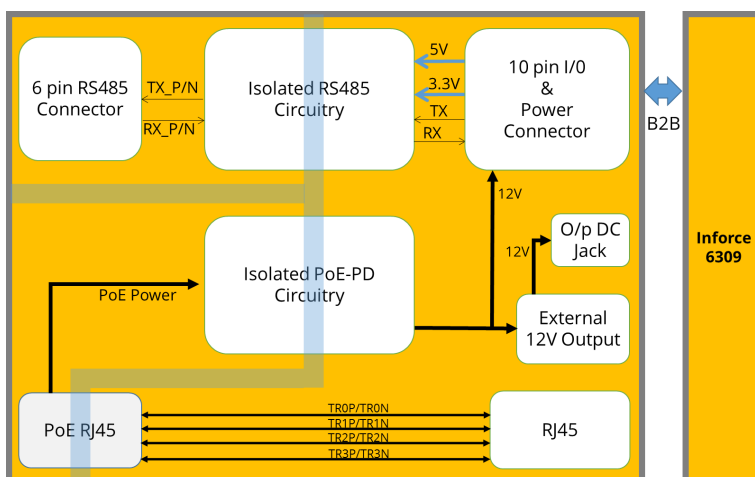

ACC-1S70

PoE (Power over Ethernet) / RS485 add-on for Inforce 6309 SBC

The ACC-1S70 is a Power Over Ethernet accessory that allows you to power your Inforce 6309 platform and provide an Ethernet connection in any location with just a single cable. This also provides isolated Full Duplex RS-485 Transceiver. The accessory is completely plug and play with no additional software requirements and supports extended temperatures. This is thus a perfect accessory for removing the clutter of wires and for reliable use in remote locations.

PoE/RS485 Accessory Specifications

- PD configuration for PoE where the board gets power from PoE-enabled switches
- 12V DC output with an External 12V,1A Jack with Lock
- The connection to Inforce 6309 platform is through a 10 pin header which provides 12V power supply
- PoE is 25.5W IEEE 802.3at Compliant (Type 2) PD;
- Overload, short-circuit and thermal protection
- 1.5KV isolation I/p to O/p; Under and Over voltage support with Thermal Protection
- Short-Circuit Protection with Auto-Restart
- Isolated Full Duplex RS-485 Transceiver
- RS-485 meets TIA/EIA RS-485 Requirements; Signalling Rates up to 4 Mbps; 50 kV/μs Typical Transient Immunity

Connection spacers are included with this accessory

Power, Mechanical, and Environmental

- 85mm x 54mm x 25.6mm; 54 grams
- Power: 12V/1A DC output
- Operating Temp: -20 to 70 C
Storage Temp : -20 to 80 C
- Relative Humidity: 5 - 95% non-condensing