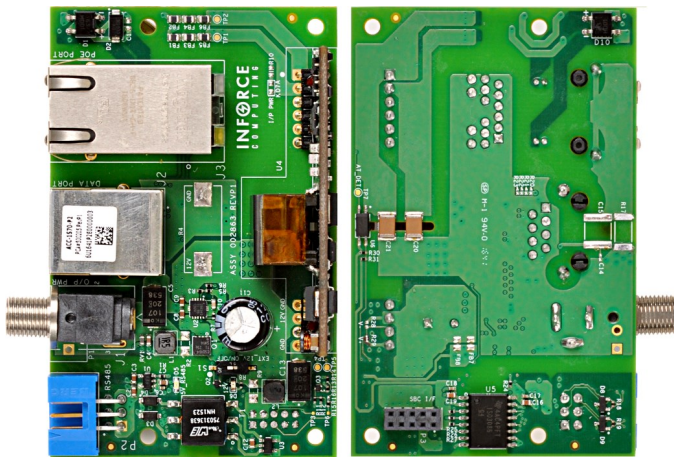

ACC-1S70

PoE (Power over Ethernet) / RS485 add-on for Inforce 6309 SBC

The ACC-1S70 is a Power Over Ethernet accessory that allows you to power your Inforce 6309 platform and provide an Ethernet connection in any location with just a single cable. This also provides isolated Full Duplex RS-485 Transceiver. The accessory is completely plug and play with no additional software requirements and supports extended temperatures. This is thus a perfect accessory for removing the clutter of wires and for reliable use in remote locations.

PoE/RS485 Accessory Specifications

- PD configuration for PoE where the board gets power from PoE-enabled switches
- 12V DC output with an External 12V,1A Jack with Lock
- The connection to Inforce 6309 platform is through a 10 pin header which provides 12V power supply
- PoE is 25.5W IEEE 802.3at Compliant (Type 2) PD;
- Overload, short-circuit and thermal protection
- 1.5KV isolation I/p to O/p; Under and Over voltage support with Thermal Protection
- Short-Circuit Protection with Auto-Restart
- Isolated Full Duplex RS-485 Transceiver
- RS-485 meets TIA/EIA RS-485 Requirements; Signalling Rates up to 4 Mbps; 50 kV/μs Typical Transient Immunity

Connection spacers are included with this accessory

Power, Mechanical, and Environmental

- 85mm x 54mm x 25.6mm; 54 grams
- Power: 12V/1A DC output
- Operating Temp: -20 to 70 C
Storage Temp : -20 to 80 C
- Relative Humidity: 5 - 95% non-condensing